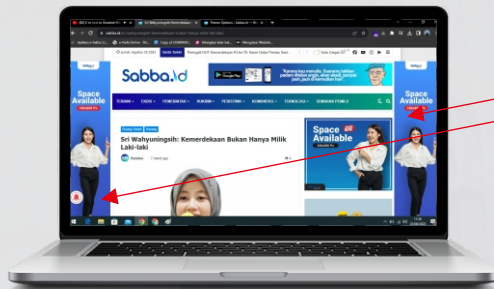

Sabba.id

Advertising Space

160x600 Px
Wide Skycrapper
ALL POST/PAGE